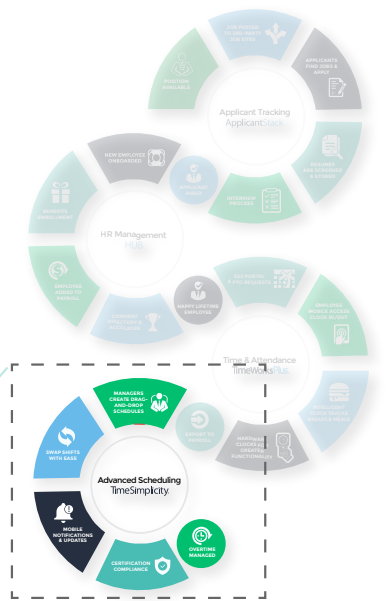

# Employee Scheduling & Shift Management

Build and manage schedules in less time. Empower employees to reduce overtime and stay compliant with automated workflows and notifications.